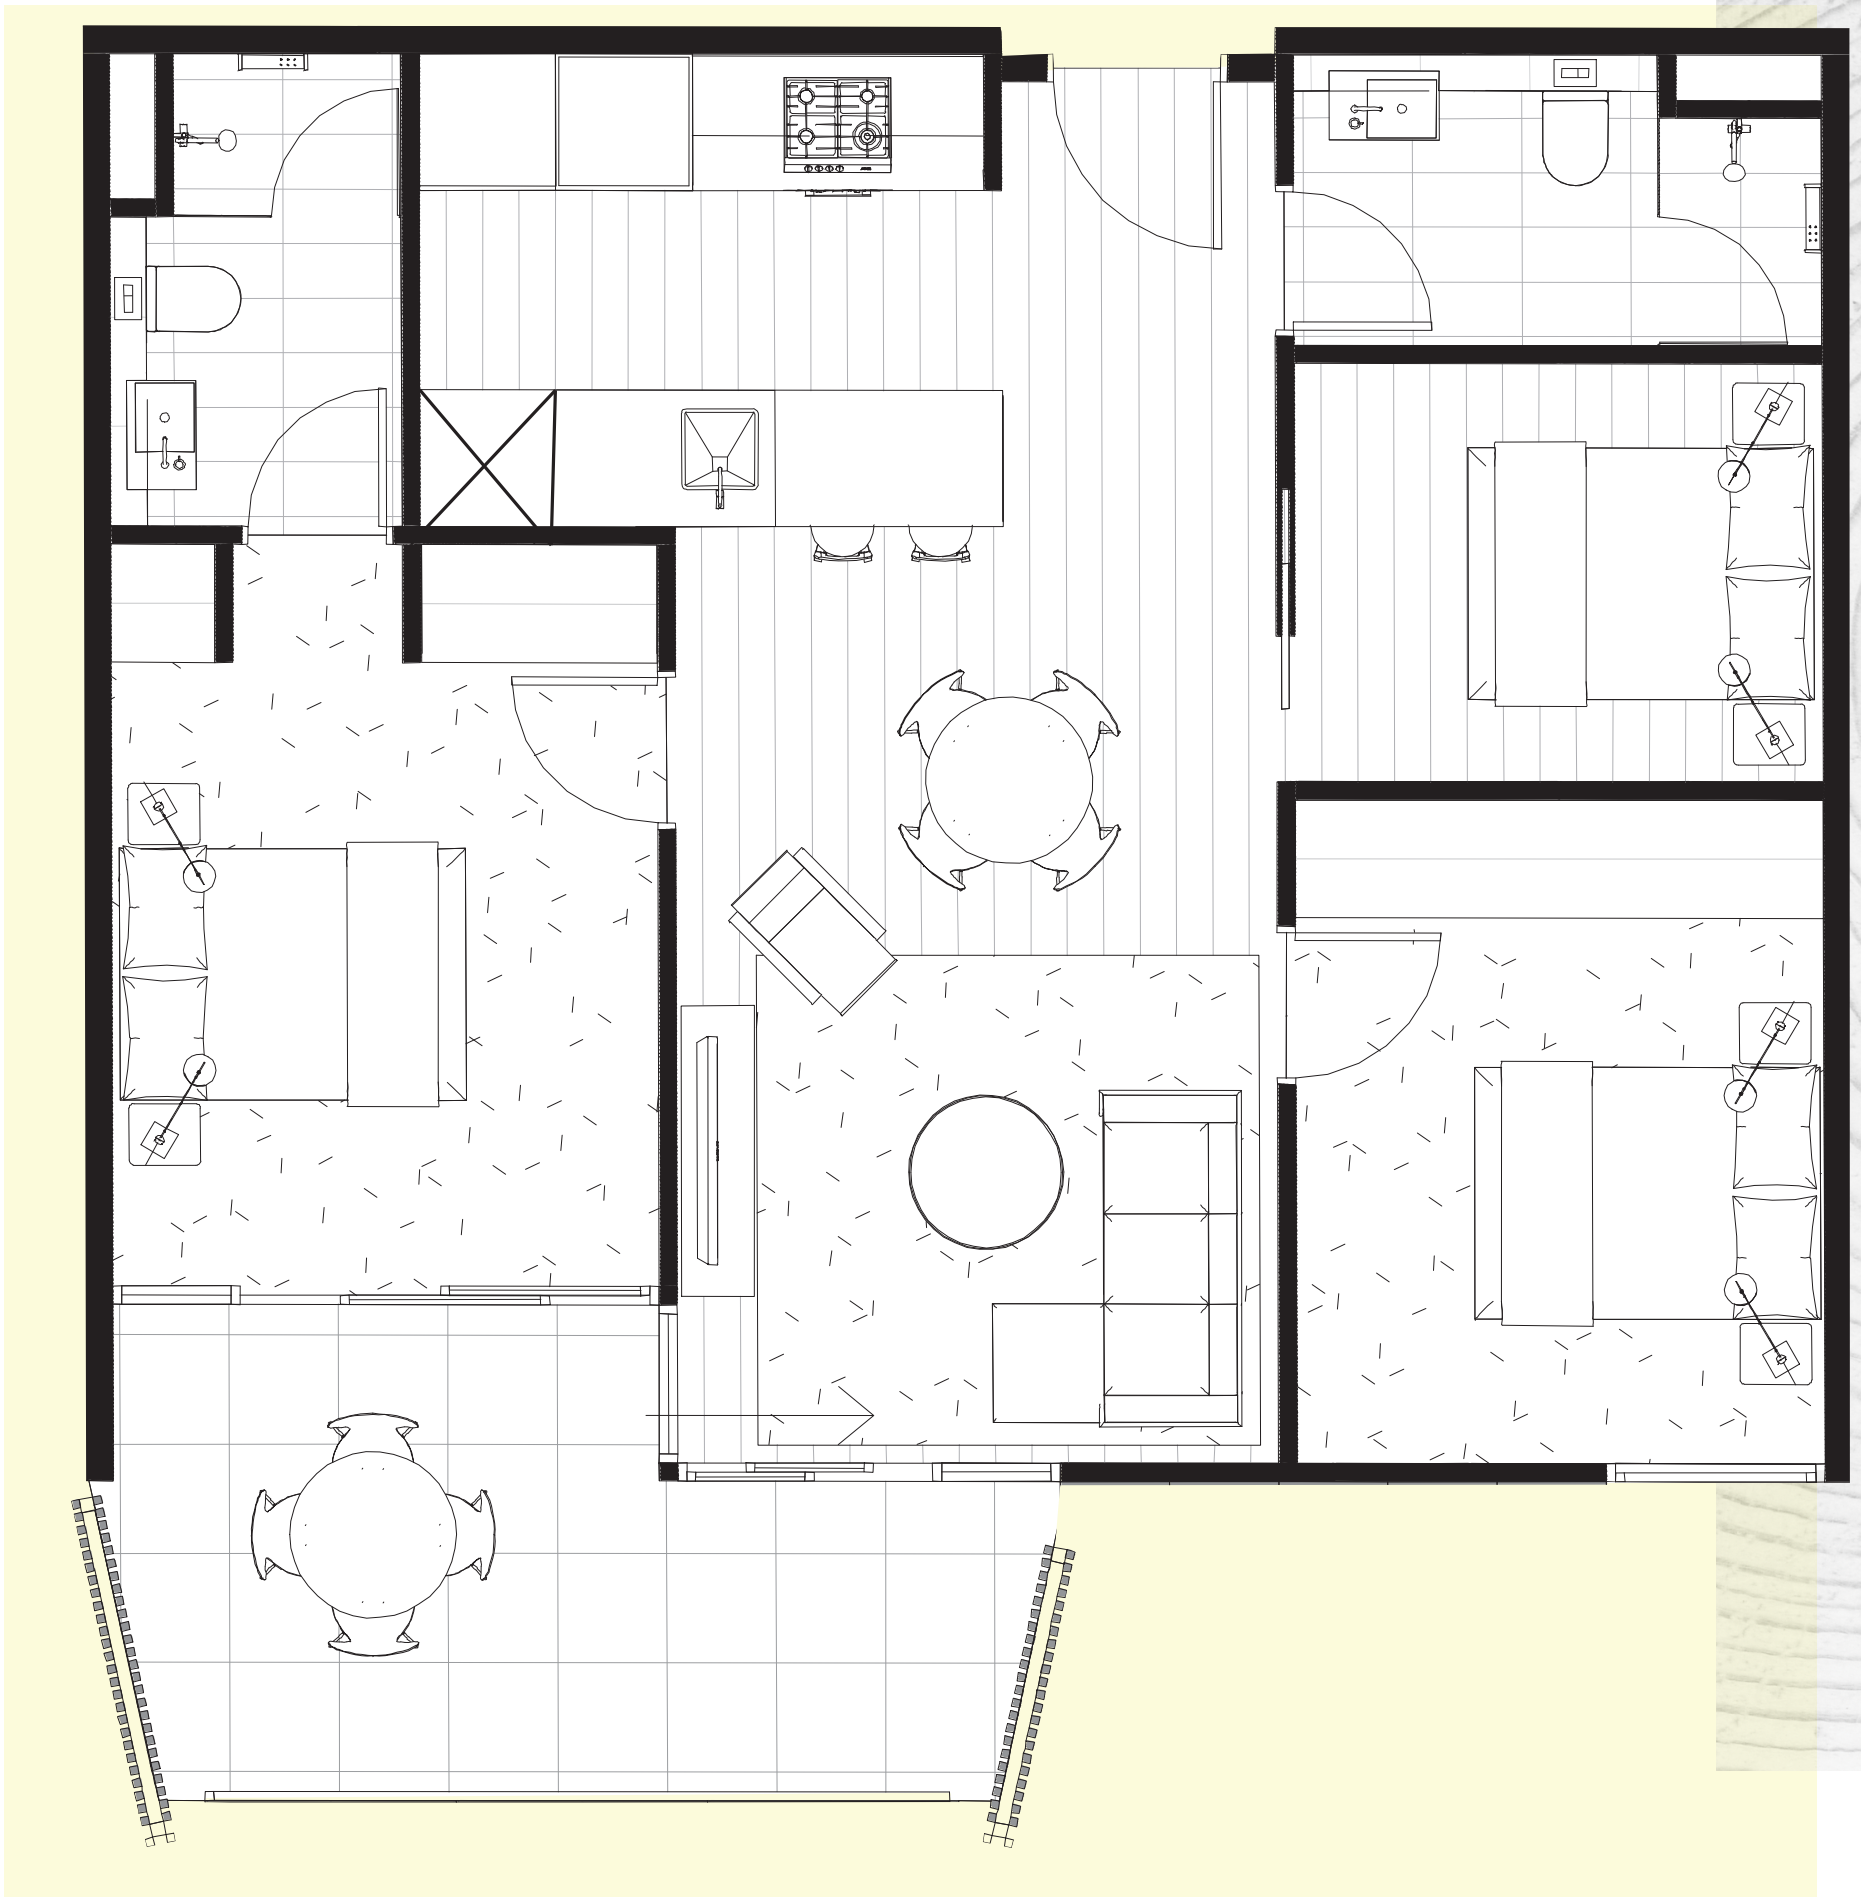

## APARTMENT 2.12

TOTAL AREA	86M <sup>2</sup>
INTERNAL	74M <sup>2</sup>
EXTERNAL	12M <sup>2</sup>